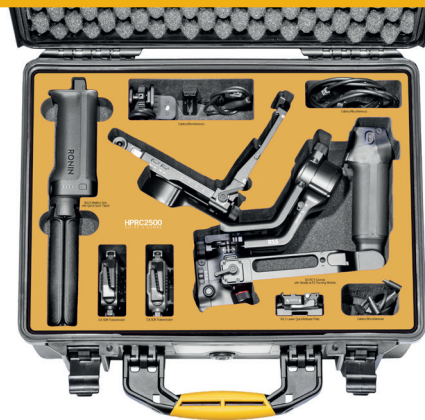


H READY

HPRC
S-RS5-2500-01

for DJI RS 5 Combo

H READY

HPRC
S-RS5-2500-01

for DJI RS 5 Combo

H READY

HPRC
S-RS5-2500-01

- 1** DJI RS 5 Combo with Handle & RS Tracking Module
- 2** DJI SDR Transmission
- 3** BG33 Battery Grip with Quick-Open Tripod
- 4** Cables/Miscellaneous
- 5** RS 5 Lower Quick-Release Plate

Plaber s.r.l. - HPRC cases