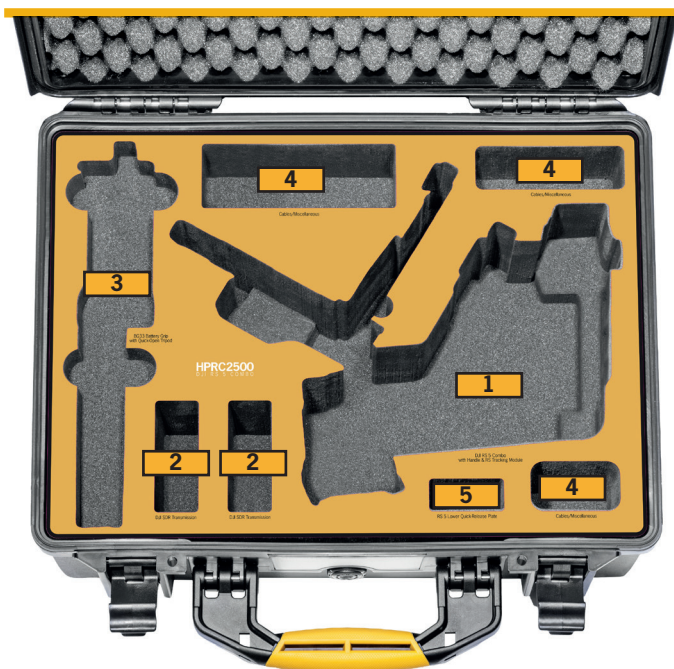


H READY

HPRC
S-RS5-2500-01

for DJI RS 5 Combo

H READY

HPRC
S-RS5-2500-01

for DJI RS 5 Combo

H READY

HPRC
S-RS5-2500-01

- 1** DJI RS 5 Combo with Handle & RS Tracking Module
- 2** DJI SDR Transmission
- 3** BG33 Battery Grip with Quick-Open Tripod
- 4** Cables/Miscellaneous
- 5** RS 5 Lower Quick-Release Plate

Plaber s.r.l. - HPRC cases