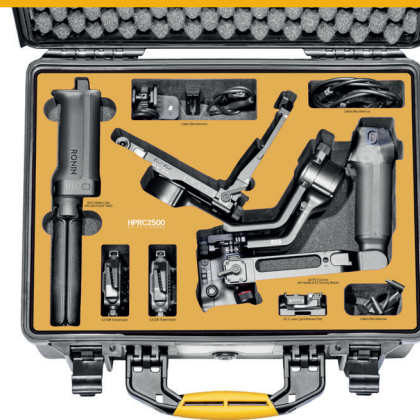


H READY

HPRC
S-RS5-2500-01

for DJI RS 5 Combo

H READY

HPRC
S-RS5-2500-01

for DJI RS 5 Combo

H READY

HPRC
S-RS5-2500-01

- 1** DJI RS 5 Combo with Handle & RS Tracking Module
- 2** DJI SDR Transmission
- 3** BG33 Battery Grip with Quick-Open Tripod
- 4** Cables/Miscellaneous
- 5** RS 5 Lower Quick-Release Plate

Plaber s.r.l. - HPRC cases