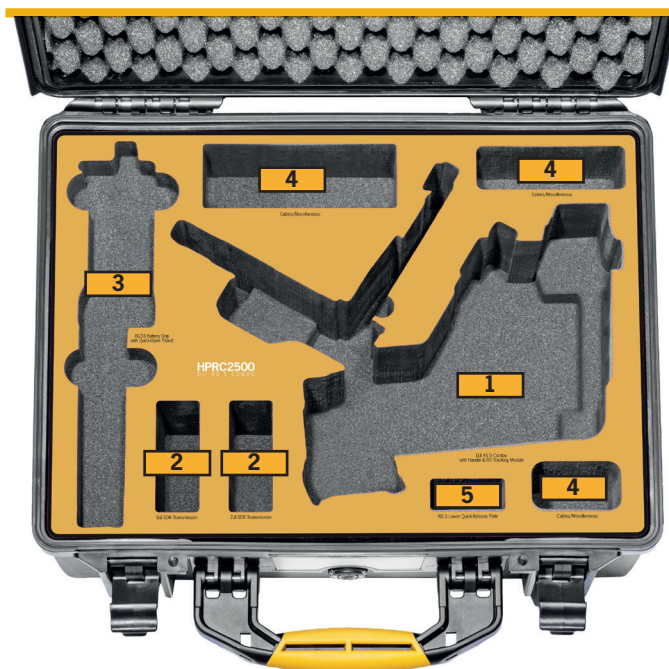


H READY

HPRC
S-RS5-2500-01

for DJI RS 5 Combo

H READY

HPRC
S-RS5-2500-01

for DJI RS 5 Combo

H READY

HPRC
S-RS5-2500-01

- 1** DJI RS 5 Combo with Handle & RS Tracking Module
- 2** DJI SDR Transmission
- 3** BG33 Battery Grip with Quick-Open Tripod
- 4** Cables/Miscellaneous
- 5** RS 5 Lower Quick-Release Plate

Plaber s.r.l. - HPRC cases

Via Div Tridentina, 10 - I-36061 Bassano del Grappa - Vicenza - Italy
Tel +39 0424 809150 - info@hprc.it www.hprc.it | www.hprcusa.com

H READY

HPRC
S-RS5-2500-01

- 1** DJI RS 5 Combo with Handle & RS Tracking Module
- 2** DJI SDR Transmission
- 3** BG33 Battery Grip with Quick-Open Tripod
- 4** Cables/Miscellaneous
- 5** RS 5 Lower Quick-Release Plate